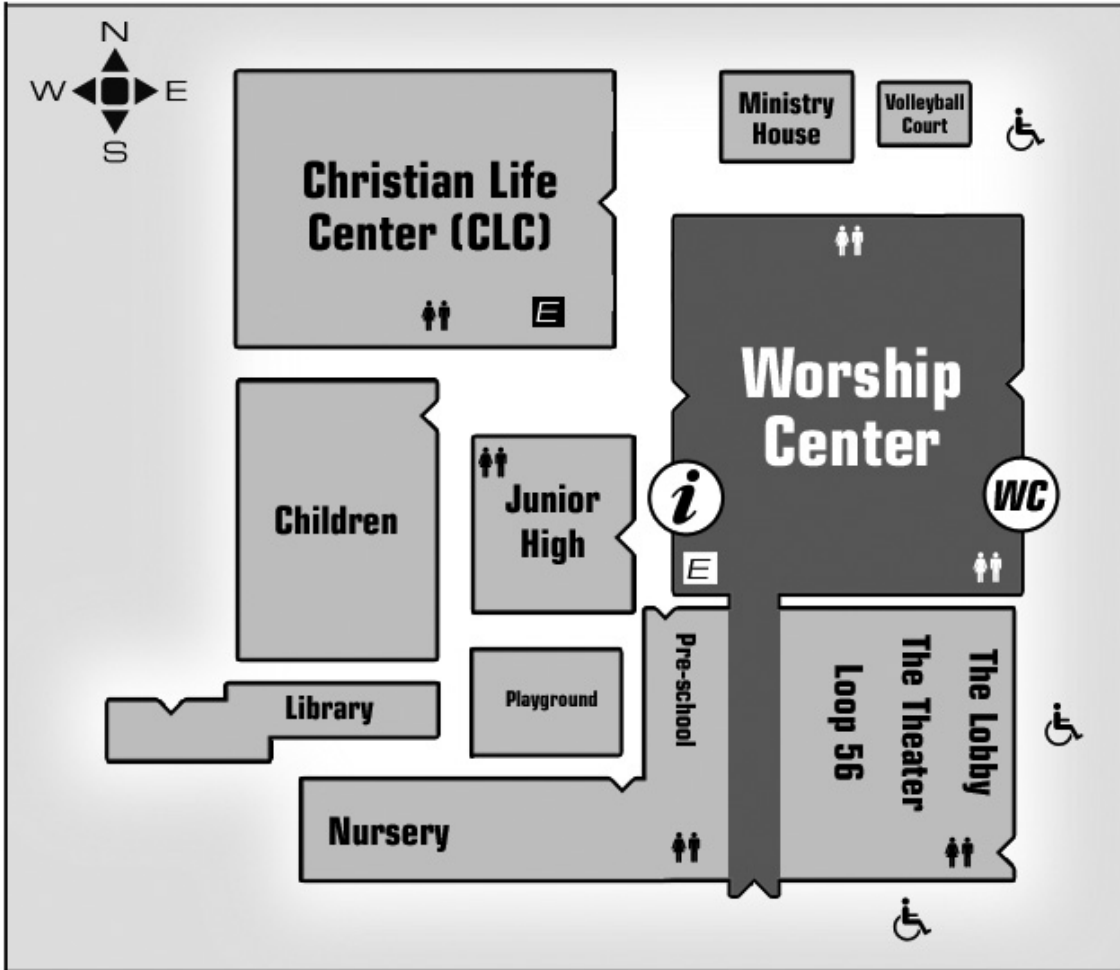

Dallas North Tollway

Northwest Highway

Douglas Avenue

NORTHWEST
bible church

Legend

- Welcome Center
- Information Wall
- Restrooms
- Elevator
- Handicap Parking

214-368-6436

8505 Douglas Ave.

Dallas, Texas 75225

8:30, 9:45, & 11:15 Sundays