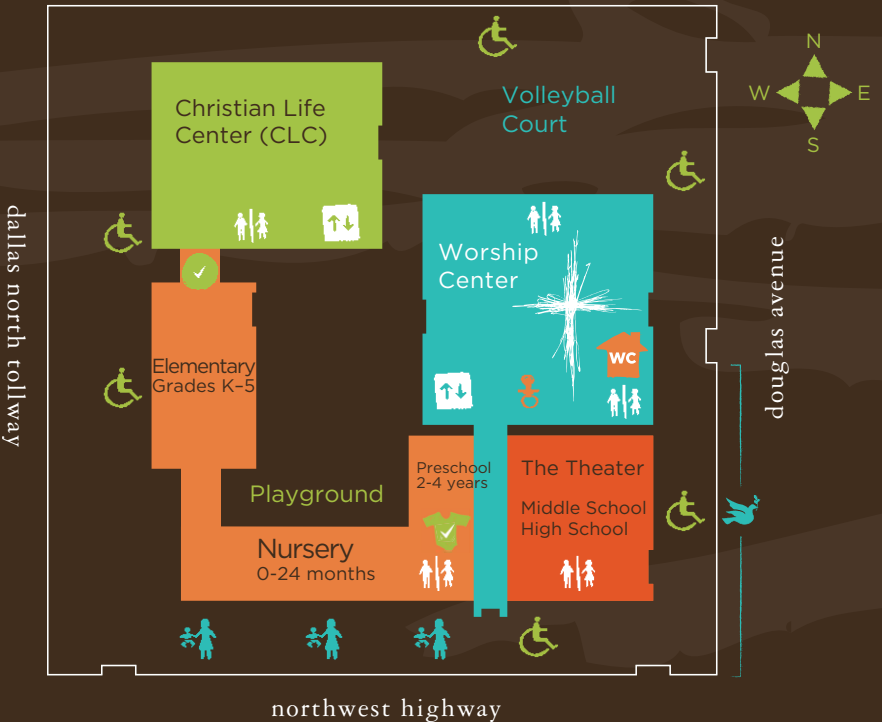

In Him,

Neil Tomba
SENIOR PASTOR

worship

Every Sunday we stand together as a family of faith – to give God glory, to hear truth from His Word, and to encourage one another in relying on Jesus. In our worship, we see God at work among us.

sunday **WORSHIP TIMES**
9:00 & 10:35 am

MAP LEGEND

-  Welcome Center
-  First Month Parking
-  Check-in for Birth to Pre-K
-  Restrooms
-  Handicapped Parking
-  Parking for Parents with Young Children
-  Check-in for Grades K-5
-  Cry Room
-  Elevators

CHILDREN'S MINISTRY | northwestbible.org/cchildren

SUNDAY MORNING: Classes for birth through grade 5 offered during both services in the Nursery (0-24 months), Preschool (2-4 years) & Elementary (K-5) wings, including a special needs class for children with disabilities.

WEDNESDAY EVENING: Childcare provided for Wednesday and Thursday evening church programs.

MORE PROGRAMS: Mother's Day Out, Parents Night Out, Parents Night In, Popsicles in the Park, Kids Camp @ Vickery (VBS), Camp 345.